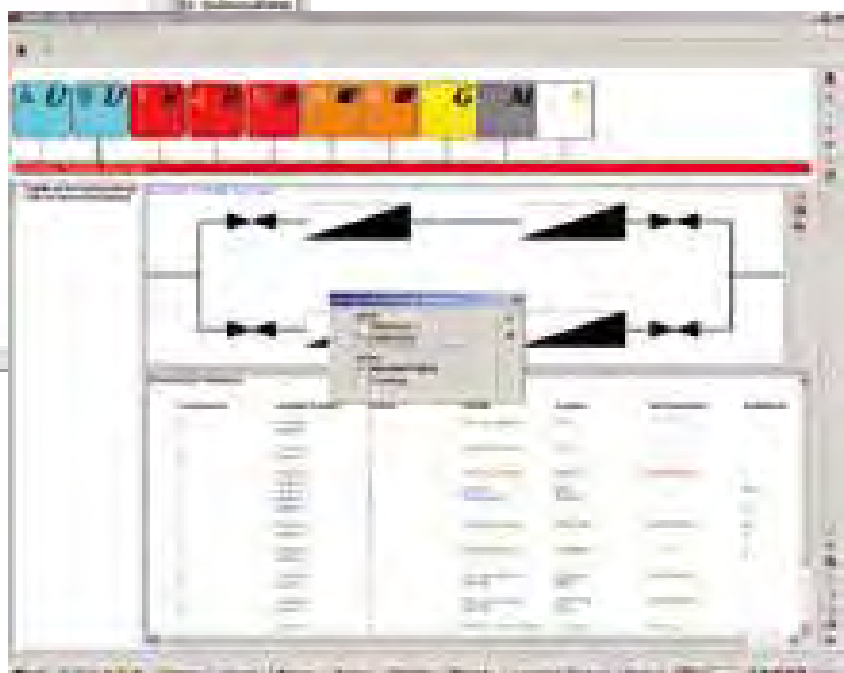

WIDOC documents the current state of a DSfG bus system. Configuring DSfG bus systems using WIDOC is as easy as it gets. All available DSfG data are stored at the push of a button and can be visualised again whenever needed.

Features:

- Analysis of DSfG bus systems – can be automated
- Overview of individual instances
- Control of address assignments and check sums
- Comparison of bus configuration to a user-defined layout
- Checks of measured data recording using the freeze function
- Read-out and filing
- Storage, visualisation and export of results
- Suitable for all DSfG devices
- Incomplete database