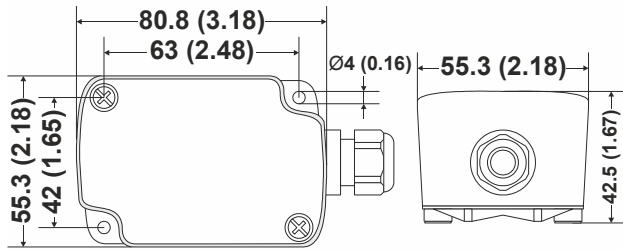

Protection standard IP54
IP65

Flame retardant

UL94-V0 rated plastic enclosure
 $T_{max} = 120$ °C (enclosure)

Dimensions

See Fig. 1 on pg. 2

DIMENSIONS

Fig. 1. Dimensions of SF00/SF10/SF20 in mm (inches)

MODELS

part	sensor type	IP rating
SF00-B54	P 1000	IP54
SF10-B54	N C 10k	IP54
SF20-B54	N C 20k	IP54
SF20-B65	N C 20k	IP65

INSTALLATION

wiring run	max. length
Sensor to controller	200 m (660 ft)

Offset due to wire resistance per 10 m of distance from sensor to controller, when using the SF00-B54 (Pt 1000):