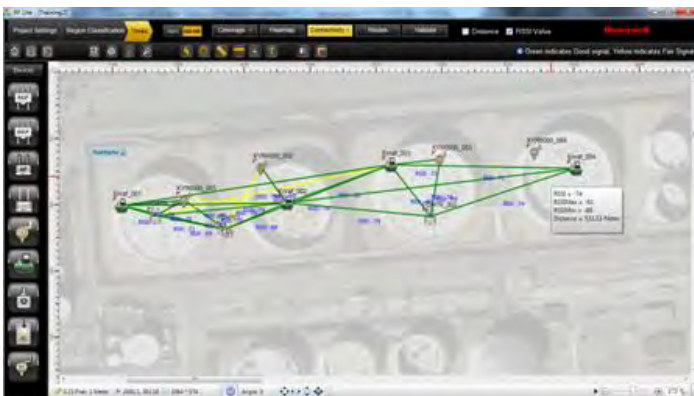

OneWireless RF Lite Planning Tool

For ISA100 Wireless and Wi-Fi Networks

Honeywell OneWireless RF Lite R100 is a graphical, standalone software tool to plan and estimate an ISA100 Wireless or Wi-Fi network using real device or network configuration parameters.

With the growing propagation of wireless and RF networks in the process automation industry, wireless users and implementers need a simple but effective tool to help create a preliminary network design in advance of a detailed wireless project plan or a wireless site survey. This preliminary network design provides the basis for a budgetary project plan or a conceptual wireless network layout.

RF Lite displays the communications connectivity path and RSSI values between wireless devices.

RF Lite provides a graphical display of the wireless network components and field device coverage map.

OneWireless RF Lite R100 Overview