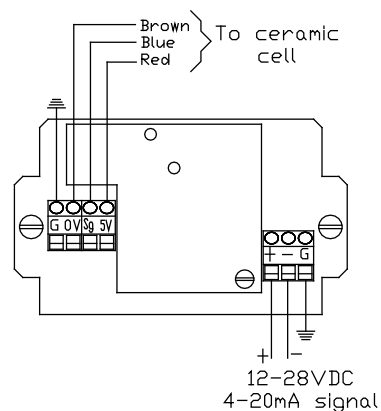

An immersed Electronic Level Transmitter for sea water application –

The PL3702C-I Electronic Level Transmitter is a linearized, ceramic device specially designed for sea water application. It features a sensor housing in composite material IP68-rated which avoids the electro chemical corrosion and sea water organic deposits.

Recommended zener barrier for installation
in hazardous area : MTL7787+.

Sensor up to max 60°C

Polyethylene cable up to max 60°C

(standard). 2 or 3 flexible conduits (optional).

Technical Documentation

Installation manual	MI5090
Technical manual	NT5090
Maintenance manual	MM5090

Mechanical Fittings & Dimensions

Note: cable length needs to be specified 8 weeks before delivery

Mechanical Connection

Electrical Connection

По вопросам продаж и поддержки обращайтесь:

Алматы (7273)495-231
Ангарск (3955)60-70-56
Архангельск (8182)63-90-72
Астрахань (8512)99-46-04
Барнаул (3852)73-04-60
Белгород (4722)40-23-64
Благовещенск (4162)22-76-07
Брянск (4832)59-03-52
Владивосток (423)249-28-31
Владикавказ (8672)28-90-48
Владимир (4922)49-43-18
Волгоград (844)278-03-48
Вологда (8172)26-41-59
Воронеж (473)204-51-73
Екатеринбург (343)384-55-89
Иваново (4932)77-34-06
Ижевск (3412)26-03-58
Иркутск (395)279-98-46
Казань (843)206-01-48