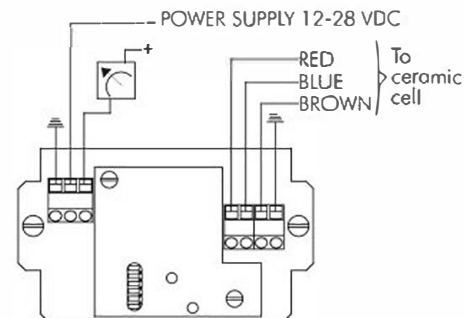

Electrical Connection