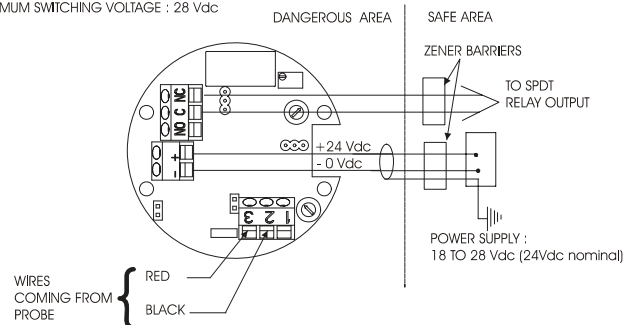

Lengths: L= 75, 120 or 200mm

Fitting: 1/2" BSPT

Relay output: NO or NC dry contact

For order, specify status of switch outside liquid

MECHANICAL CONNECTION

ELECTRICAL CONNECTION

RELAY OUTPUT

MAXIMUM SWITCHING VOLTAGE : 28 Vdc