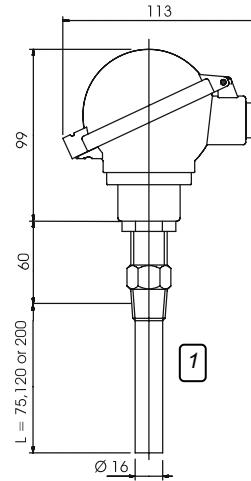

Protection class: IP65

MECHANICAL FITTINGS & DIMENSIONS

Note: Lengths 1 needs to be specified
8 weeks before delivery

Weight : 0.7 Kg

SPECIAL FEATURES

Materials:

- Probe: Stainless steel 316L
- Head : Aluminum

Lengths: L= 75, 120 or 200mm

Fitting: 1/2" BSPT

Relay output: NO or NC dry contact

For order, specify status of switch outside liquid

MECHANICAL CONNECTION

ELECTRICAL CONNECTION

RELAY OUTPUT

MAXIMUM SWITCHING VOLTAGE : 28 Vdc