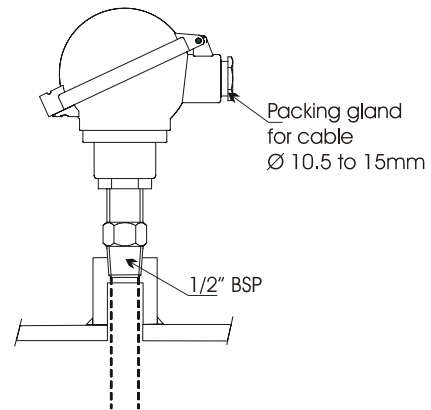

Protection class: IP65

MECHANICAL FITTINGS & DIMENSIONS

Note: Lengths 1 needs to be specified
8 weeks before delivery

Weight : 0.7 Kg

SPECIAL FEATURES

Materials:

- Probe: Stainless steel 316L
- Head : Aluminum

Lengths: L= 75, 120 or 200mm

Fitting: 1/2" BSPT

Relay output: NO or NC dry contact

For order, specify status of switch outside liquid

MECHANICAL CONNECTION

ELECTRICAL CONNECTION

RELAY OUTPUT

MAXIMUM SWITCHING VOLTAGE : 28 Vdc