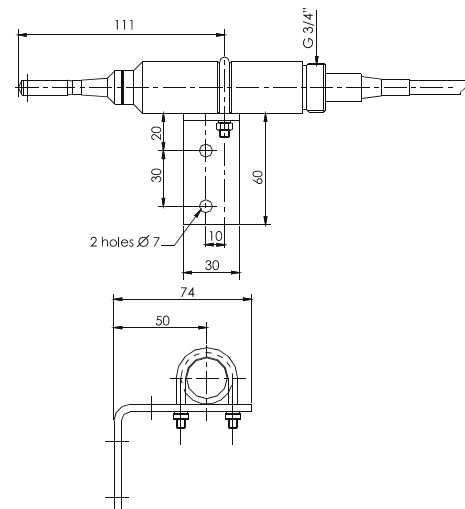

Special Features

- Materials:
 - Probe: Stainless steel 316L
 - Connecting box : Polyester
- Horizontal or vertical mounting
- The L20-70 DRPP operates even with cargos that may absorb water to form a paste
- Output signal:
 - Relay contacts (NO or NF) contact rating 5A-250 Vac
- Cable length: up to 30m max.
- Fully static device
- Fail-safe operation
- Insensitive to vibrations, shocks, electrical disturbances and solid cargo product
- Approved by major classification societies

Technical Documentation

Technical manual:	NT406
Maintenance manual:	NT406

Dimensions & Fixation

Note: Cable length needs to be specified 8 weeks before delivery

Mechanical Connection

Electrical Connection

По вопросам продаж и поддержки обращайтесь: