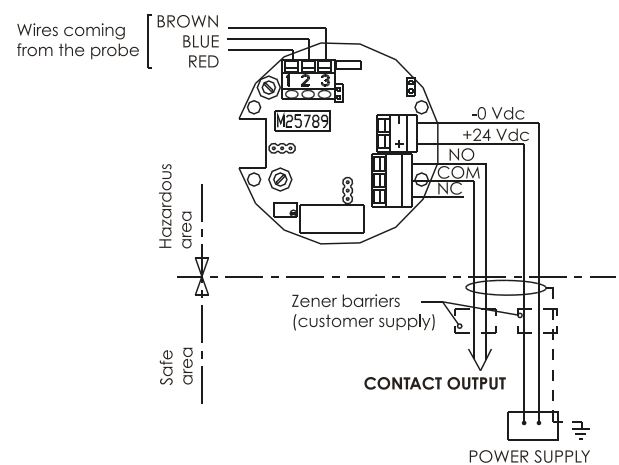

Special Features

- Materials:
 - Probe: Stainless steel 316L
 - Connecting box : Polyester
- Horizontal or vertical mounting
- The L20-70 DRPP operates even with cargos that may absorb water to form a paste
- Output signal:
 - Relay contacts (NO or NF) contact rating 5A-250 Vac
- Cable length: up to 30m max.
- Fully static device
- Fail-safe operation
- Insensitive to vibrations, shocks, electrical disturbances and solid cargo product
- Approved by major classification societies

Technical Documentation

Technical manual:	NT406
Maintenance manual:	NT406

Dimensions & Fixation

Note: Cable length needs to be specified 8 weeks before delivery

Mechanical Connection

Electrical Connection

По вопросам продаж и поддержки обращайтесь: