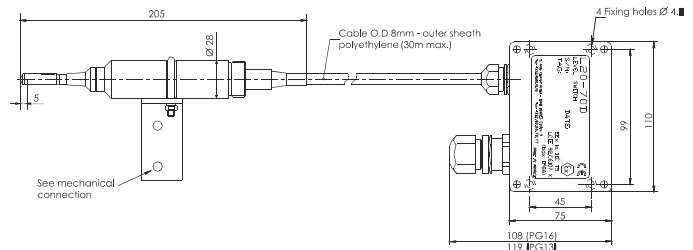

L20-70 DRPP - Technical Specifications

Technical Data

Accuracy:	+/- 2 mm
Operating temperature:	-25°C to + 60°C
Cargo temperature:	up to + 70°C max.
Intrinsically safe:	II 1 G D Ex ia IIC or IIB T6, T5, T4 Ex ia IIIC T80°C or T95°C or T120°C Da IP6X LCIE 02 ATEX 6181X and IECEx
Power supply:	LCI11.0001X 18 to 28 Vdc (24 Vdc)
Protection class:	nominal) IP66 for connecting box IP68 for sensor up to 100m depth
Weight:	0.9 kg

Special Features

- Materials:
 - Probe: Stainless steel 316L
 - Connecting box : Polyester
- Horizontal or vertical mounting
- The L20-70 DRPP operates even with cargos that may absorb water to form a paste
- Output signal:
 - Relay contacts (NO or NF) contact rating 5A-250 Vac
- Cable length: up to 30m max.
- Fully static device
- Fail-safe operation
- Insensitive to vibrations, shocks, electrical disturbances and solid cargo product
- Approved by major classification societies

Technical Documentation

Technical manual:	NT406
Maintenance manual:	NT406

Dimensions & Fixation

Note: Cable length needs to be specified 8 weeks before delivery

Mechanical Connection

Electrical Connection

По вопросам продаж и поддержки обращайтесь: