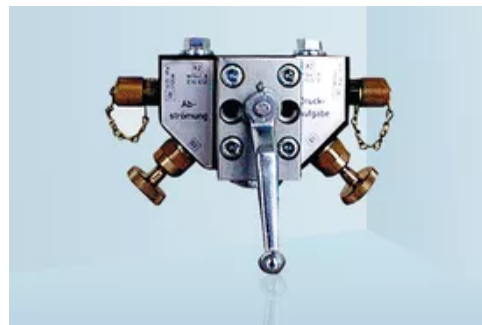

HON 916 test combination is a device for adjusting and testing safety shut-off valves (SSV) and safety relief valves (SRV).

Overview

Features and Benefits:

- Facilitates simple and safe pressure injection and/or pressure release during SSV and/or SRV settings and tests
- Incorporates stop-ball valve for inlet pressure
- Suitable for non-aggressive gases, other gases on enquiry
- SEP design according to PED
- Max. admissible pressure PS: 100 bar
- Max. operating pressure pmax: up to 100 bar
- Connection for inlet pressure: Adapter for screw coupling type 1215 or pipe connection DIN EN ISO 8434-1 (DIN 2353) for pipe sizes 10 mm or 12 mm
- Connection for pressure injection and discharge: Screw coupling type 1215 for high-pressure tubes (DVGW certified) or pipe connections DIN EN ISO 8434-1 (DIN 2353) for pipe sizes 10 mm and 12 mm
- All mechanical components of this device are without ignition sources. As such, they are not subject to ATEX 95 (94/9/EC). All electrical components used with this device meet ATEX requirements.