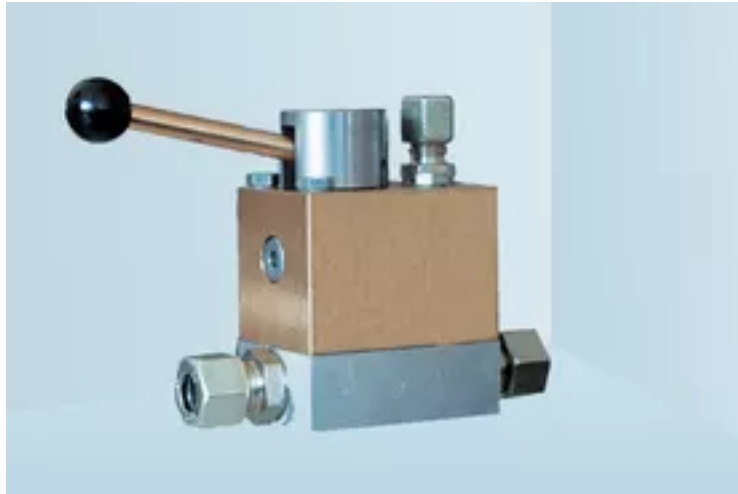

HON 910a

HON 910a is a push-button valve with service position 'closed'.

Overview

Features and Benefits:

- Bypass valve for Safety Shut-off Valves (SSV)
- Valve for test lines
- Push the button to open the valve. As soon as the button has been released, the valve is in service position
- 'closed' again Suitable for non-aggressive gases, other gases on enquiry
- CE registration according to PED in combination with HON gas pressure regulators/safety devices
- According to DIN EN 334/14382, the push button valve is an integral component of this device
- SEP design according to PED
- Max. admissible pressure PS: 100 bar
- Max. operating pressure pmax: up to 100 bar
- Valve seat diameter: 8 mm
- Connection: Pipe connections according to DIN EN ISO 8434-1 (DIN 2353), PN 100, for pipe sizes 10 mm and 12 mm.