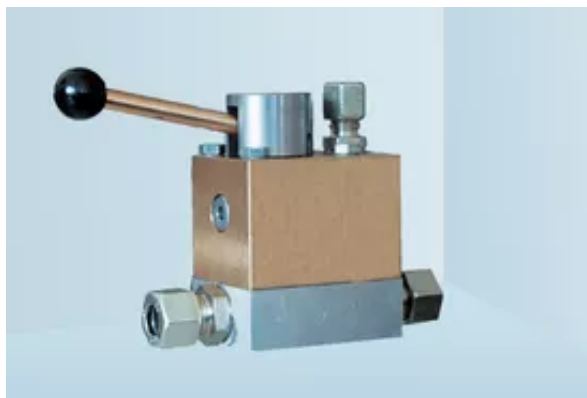

HON 910a

HON 910a is a push-button valve with service position 'closed'.

Overview

Features and Benefits:

- Bypass valve for Safety Shut-off Valves (SSV)
- Valve for test lines
- Push the button to open the valve. As soon as the button has been released, the valve is in service position
- 'closed' again Suitable for non-aggressive gases, other gases on enquiry
- CE registration according to PED in combination with HON gas pressure regulators/safety devices
- According to DIN EN 334/14382, the push button valve is an integral component of this device
- SEP design according to PED
- Max. admissible pressure PS: 100 bar
- Max. operating pressure pmax: up to 100 bar
- Valve seat diameter: 8 mm
- Connection: Pipe connections according to DIN EN ISO 8434-1 (DIN 2353), PN 100, for pipe sizes 10 mm and 12 mm.