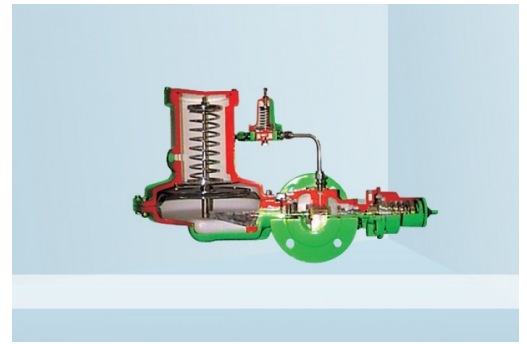

РЕГУЛЯТОРЫ ДАВЛЕНИЯ

HON 270-3

HON 270-3 is a gas pressure regulator featuring a spring-loaded measuring unit and fail-closed function. It is used in commercial and industrial facilities in offtake stations for gas distribution and transmission.

РЕГУЛЯТОРЫ ДАВЛЕНИЯ

HON 272PL

The HON 272 PL gas pressure regulator features a spring-loaded measuring unit and offers superior accuracy and control. This fail-close gas pressure regulator is ideal for deployment at offtake stations in gas systems as well as commercial and industrial facilities.

РЕГУЛЯТОРЫ ДАВЛЕНИЯ

HON 273PL

HON 273PL is part of the Honeywell gas pressure regulator series for gas transmission and distribution in offtake stations in commercial and industrial facilities. The pilot operated gas regulator is ideal for natural and manufactured gases of non-aggressive nature, including nitrogen, carbon dioxide, propane and butane.

РЕГУЛЯТОРЫ ДАВЛЕНИЯ

HON 260

The HON 260 gas pressure regulator is ideal for deployment at offtake stations in gas systems as well as commercial and industrial facilities. It offers fast reactivity with the possibility of installing different valve seat diameters.