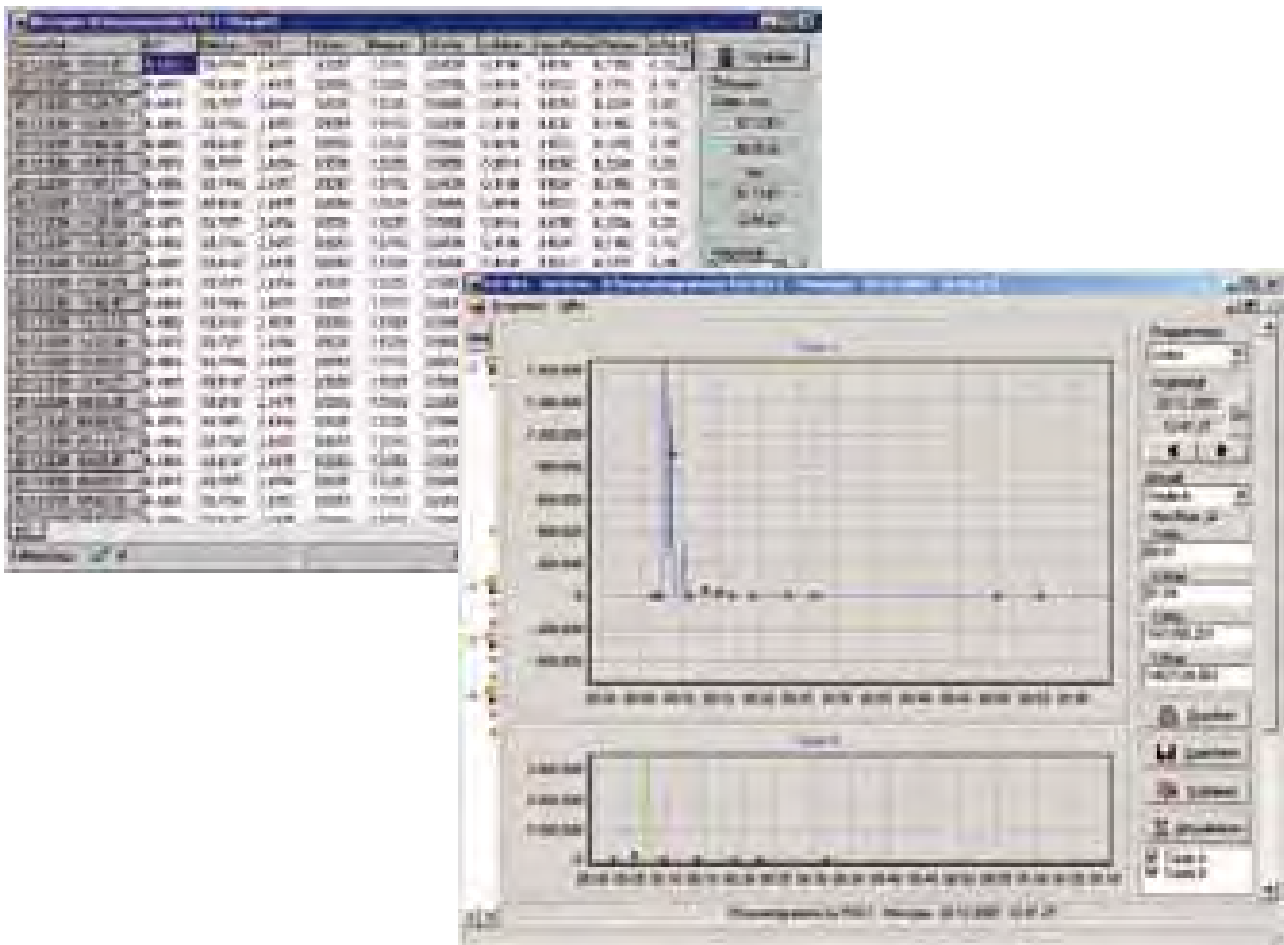

The DS901 Data Memory stores all data from up to four different PGCs using up to four streams. Data is continuously read-out using the DS901 read-out module, and its status displayed online. The DS901 Visualisation Module allows users to display, analyse and export data.

Features:

- Read-out of analysis data, chromatograms, statuses and parameters from up to four different process gas chromatographs
- Storage of data in ASCII format
- Display features use transparent tree structures and views
- Optional: DS901 Data Memory pre-installed on an industrial PC