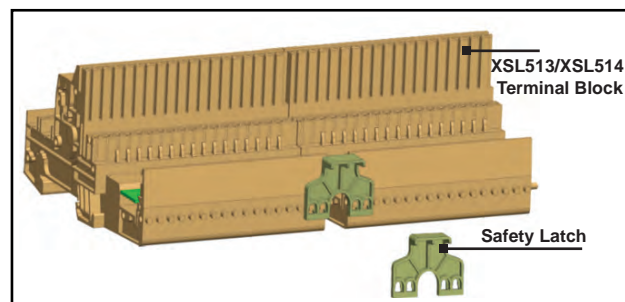

PART NUMBERS AND ACCESSORIES

The ComfortPoint Open XFL5 Hardware Migration Adapter is ordered using the XFL5 Hardware Migration Adapter Specifier sheet.

XFL5 Hardware Migration Adapter Part Numbers

Table 2.

Part number	Description
CPO-XFL521M	Hardware adapter for XF821A Panel Bus I/O Modules including a safety latch
CPO-XFL522M	Hardware adapter for XF822A/XFR822A Panel Bus I/O Modules including a safety latch
CPO-XFL523M	Hardware adapter for XF823A Panel Bus I/O Modules including a safety latch
CPO-XFL524M	Hardware adapter for XF824A/XFR824A Panel Bus I/O Modules including a safety latch

Fig. 2. XFL5 Hardware Migration Adapter safety latch