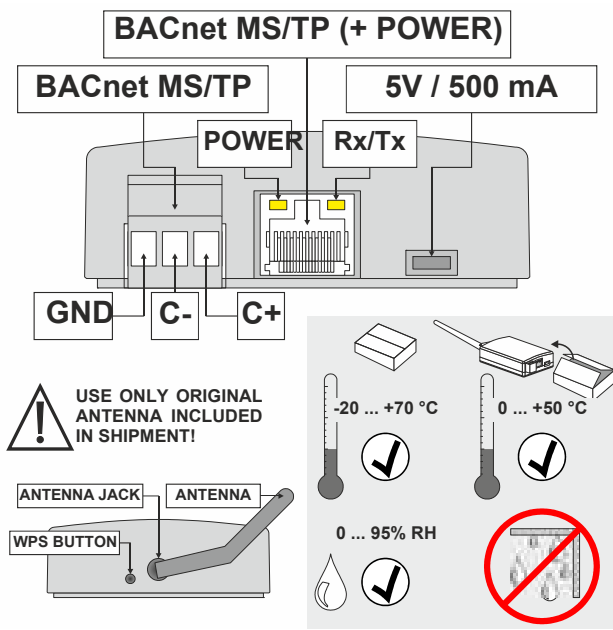

BACnet WiFi Adapter (BACA-A)

MOUNTING AND OPERATING INSTRUCTIONS

Keep these instructions together with the device or with the equipment documentation!

! CAUTION: To comply with FCC RF exposure compliance requirements, the BACnet WiFi Adapter must be installed at such a location as to ensure that it is always separated from all persons by a distance of at least 20 cm when in operation! It is prohibited to co-locate or operate it in conjunction with any other transmitter.

PURPOSE:

The BACnet WiFi Adapter talks BACnet IP via WiFi and includes a router to BACnet MS/TP. It can be used for commissioning and debugging BACnet systems.

CYBER SECURITY:

After use, the BACnet WiFi Adapter should not be left on site and/or connected with the controller or BACnet bus. Rather, it should be disconnected and stored in a secure place. This is to prevent unauthorized system access.

0A. FRONT / REAR VIEWS