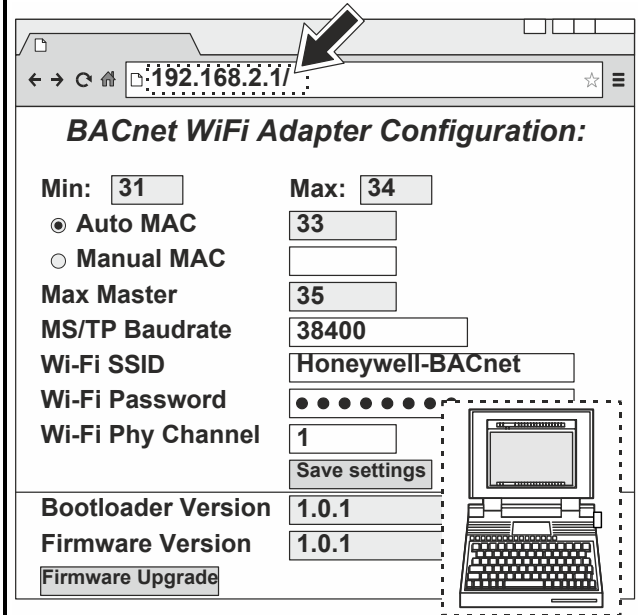

06B. OPTIONAL CONFIGURATION

07. SEE ALSO:

- **ComfortPoint Open CPO-Rxx ROOM CONTROLLERS...**
  - DATA SHEET (EN0B-0732GE51)
  - INSTALLATION & COMM. INSTRUCTIONS (EN1B-0591GE51)
- **BACnet WiFi Adapter...**
  - PRODUCT DATA (EN0B-0733GE51)
  - MOUNTING & OPER. INSTRUCTIONS (MU1B-0592GE51)

08. SPECIFICATIONS

PURPOSE:	OPERATING CONTROL
CONSTRUCTION:	INDEPENDENTLY MOUNTED
ACTION TYPE:	1
POLLUTION DEGREE:	2
SOFTWARE CLASS:	A
RATED IMPULSE VOLTAGE:	500 V