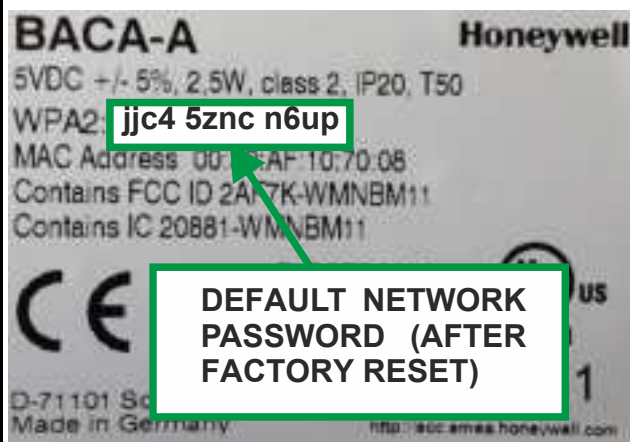

03A. FOR NETWORK PASSWORD AFTER A FACTORY RESET, SEE THE LABEL ON THE BOTTOM OF THE HOUSING.