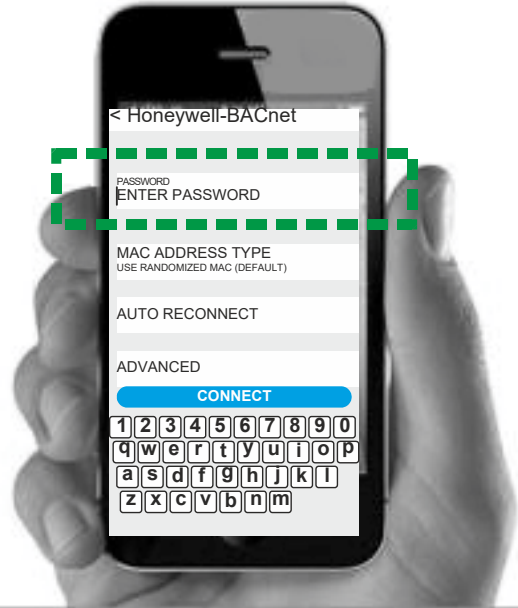

02A. IF PROMPTED, TYPE IN THE NETWORK PASSWORD.