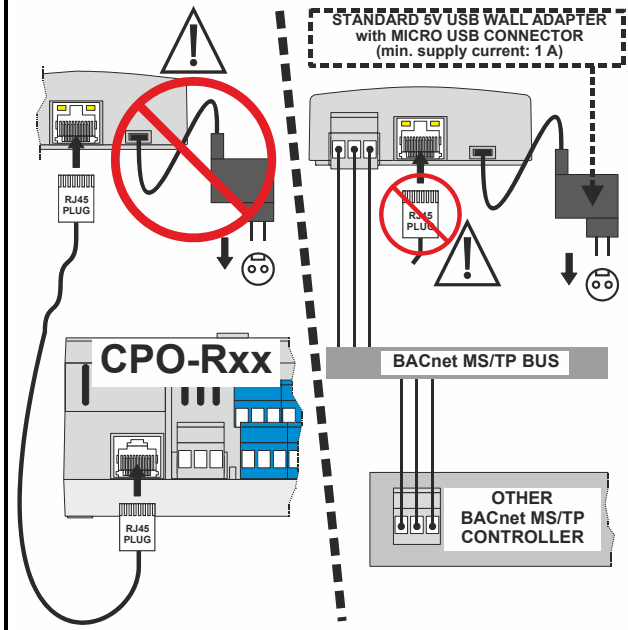

BACnet WiFi Adapter (BACA-A)

MOUNTING AND OPERATING INSTRUCTIONS

Keep these instructions together with the device or with the equipment documentation!

! CAUTION: To comply with FCC RF exposure compliance requirements, the BACnet WiFi Adapter must be installed at such a location as to ensure that it is always separated from all persons by a distance of at least 20 cm when in operation! It is prohibited to co-locate or operate it in conjunction with any other transmitter.

PURPOSE:

The BACnet WiFi Adapter talks BACnet IP via WiFi and includes a router to BACnet MS/TP. It can be used for commissioning and debugging BACnet systems.

CYBER SECURITY:

After use, the BACnet WiFi Adapter should not be left on site and/or connected with the controller or BACnet bus. Rather, it should be disconnected and stored in a secure place. This is to prevent unauthorized system access.

0A. FRONT / REAR VIEWS

0B. POWER